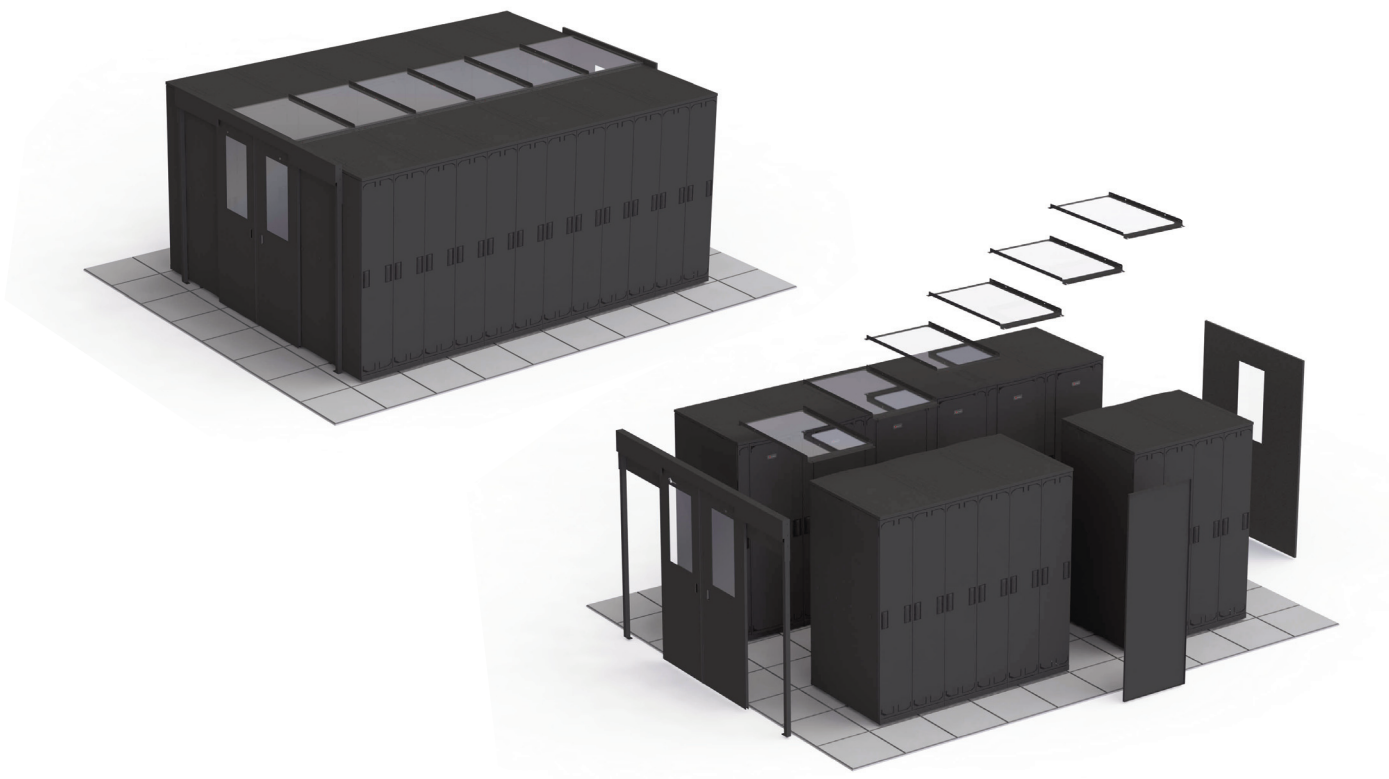

## Cold Aisle Containment System

The Cold Aisle Containment System is a passive cooling solution which can be easily applied to improve the efficiency or expand the capacity of a data center with minimal incremental cost. By containing the cold air supply and isolating it from the rest of the room, cold aisle containment prevents mixing of cold and hot air. The room's perimeter cooling system can now operate more efficiently because it does not have to compensate for the detrimental impact of mixed airflow. This allows the cooling system to operate at higher temperatures while still sufficiently and safely cooling the equipment. Higher temperatures reduce energy costs through lower fan speeds, higher chilled water temperatures, and more frequent use of free cooling. This efficiency also provides additional capacity to cool greater heat densities with the existing cooling system without investing in more costly active supplemental cooling products.

**Easy to Install** – Quickly and easily attaches to VersaPOD and V600 cabinets

**Retrofittable** – Leverages existing perimeter cooling system and hot aisle / cold aisle arrangement

**Thermal Isolation** — Robust seals and self-closing doors ensure optimal isolation between hot and cold air

## PERFORMANCE SPECIFICATIONS

Specifications	
Material – Windows	Polycarbonate 4mm
Material – Metal Components	CRS
Finish	Textured powder coat
Color	Black (RAL 9011)
Light Transmission	87%

### End Panel

1200mm wide end panel with window to fill aisle space opposite the door.  
 VC-EP-A12B.....End panel, 45U