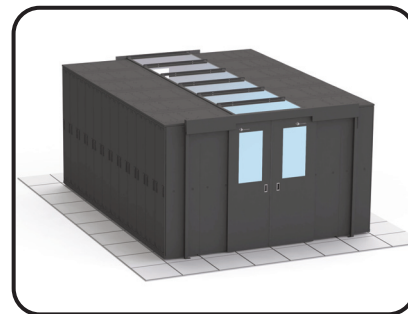

## Cold Aisle Containment System

The Cold Aisle Containment System is a passive cooling solution which can be easily applied to improve the efficiency or expand the capacity of a data center with minimal incremental cost. By containing the cold air supply and isolating it from the rest of the room, cold aisle containment prevents mixing of cold and hot air. The room's perimeter cooling system can now operate more efficiently because it does not have to compensate for the detrimental impact of mixed airflow. This allows the cooling system to operate at higher temperatures while still sufficiently and safely cooling the equipment. Higher temperatures reduce energy costs through lower fan speeds, higher chilled water temperatures, and more frequent use of free cooling. This efficiency also provides additional capacity to cool greater heat densities with the existing cooling system without investing in more costly active supplemental cooling products.

**Easy to Install** – Quickly and easily attaches to VersaPOD and V600 cabinets

**Retrofittable** – Leverages existing perimeter cooling system and hot aisle / cold aisle arrangement

**Thermal Isolation** — Robust seals and self-closing doors ensure optimal isolation between hot and cold air