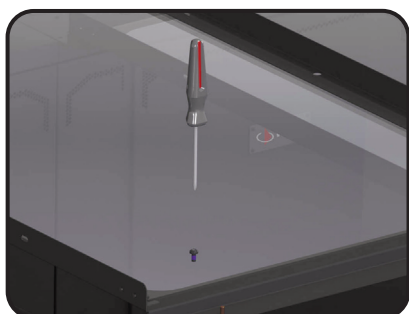

## Cold Aisle Containment System

The Cold Aisle Containment System is a passive cooling solution which can be easily applied to improve the efficiency or expand the capacity of a data center with minimal incremental cost. By containing the cold air supply and isolating it from the rest of the room, cold aisle containment prevents mixing of cold and hot air. The room's perimeter cooling system can now operate more efficiently because it does not have to compensate for the detrimental impact of mixed airflow. This allows the cooling system to operate at higher temperatures while still sufficiently and safely cooling the equipment. Higher temperatures reduce energy costs through lower fan speeds, higher chilled water temperatures, and more frequent use of free cooling. This efficiency also provides additional capacity to cool greater heat densities with the existing cooling system without investing in more costly active supplemental cooling products.

**Easy to Install** – Quickly and easily attaches to VersaPOD and V600 cabinets

**Retrofittable** – Leverages existing perimeter cooling system and hot aisle / cold aisle arrangement

**Thermal Isolation** — Robust seals and self-closing doors ensure optimal isolation between hot and cold air