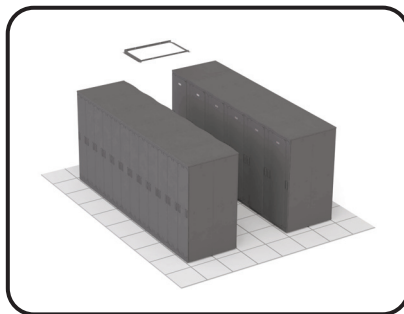

## Cold Aisle Containment System

The Cold Aisle Containment System is a passive cooling solution which can be easily applied to improve the efficiency or expand the capacity of a data center with minimal incremental cost. By containing the cold air supply and isolating it from the rest of the room, cold aisle containment prevents mixing of cold and hot air. The room's perimeter cooling system can now operate more efficiently because it does not have to compensate for the detrimental impact of mixed airflow. This allows the cooling system to operate at higher temperatures while still sufficiently and safely cooling the equipment. Higher temperatures reduce energy costs through lower fan speeds, higher chilled water temperatures, and more frequent use of free cooling. This efficiency also provides additional capacity to cool greater heat densities with the existing cooling system without investing in more costly active supplemental cooling products.

**Easy to Install** – Quickly and easily attaches to VersaPOD and V600 cabinets

**Retrofittable** – Leverages existing perimeter cooling system and hot aisle / cold aisle arrangement

**Thermal Isolation** — Robust seals and self-closing doors ensure optimal isolation between hot and cold air